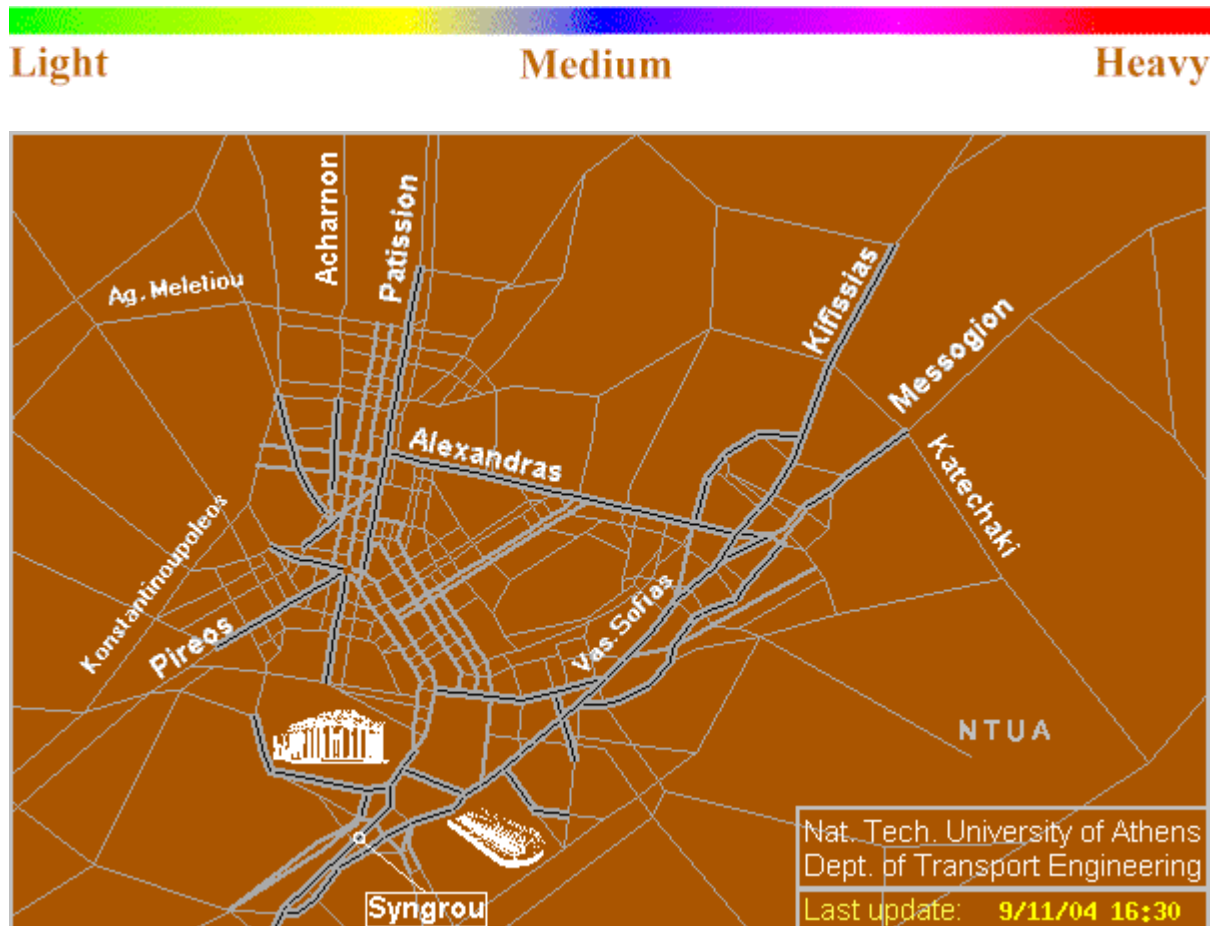

## VIEWS

[Central](#)

[Up Left](#)

[Up Right](#)

[Bottom Left](#)

[Bottom Right](#)

[About](#)

[Contact Us](#)

[Back To Home](#)

Currently you are viewing the Athens Real-Time Traffic  
Congestion Map - Central View

See below for other available services:

**NEW** [Traffic Alert Messaging \(in Greek Language\)](#)